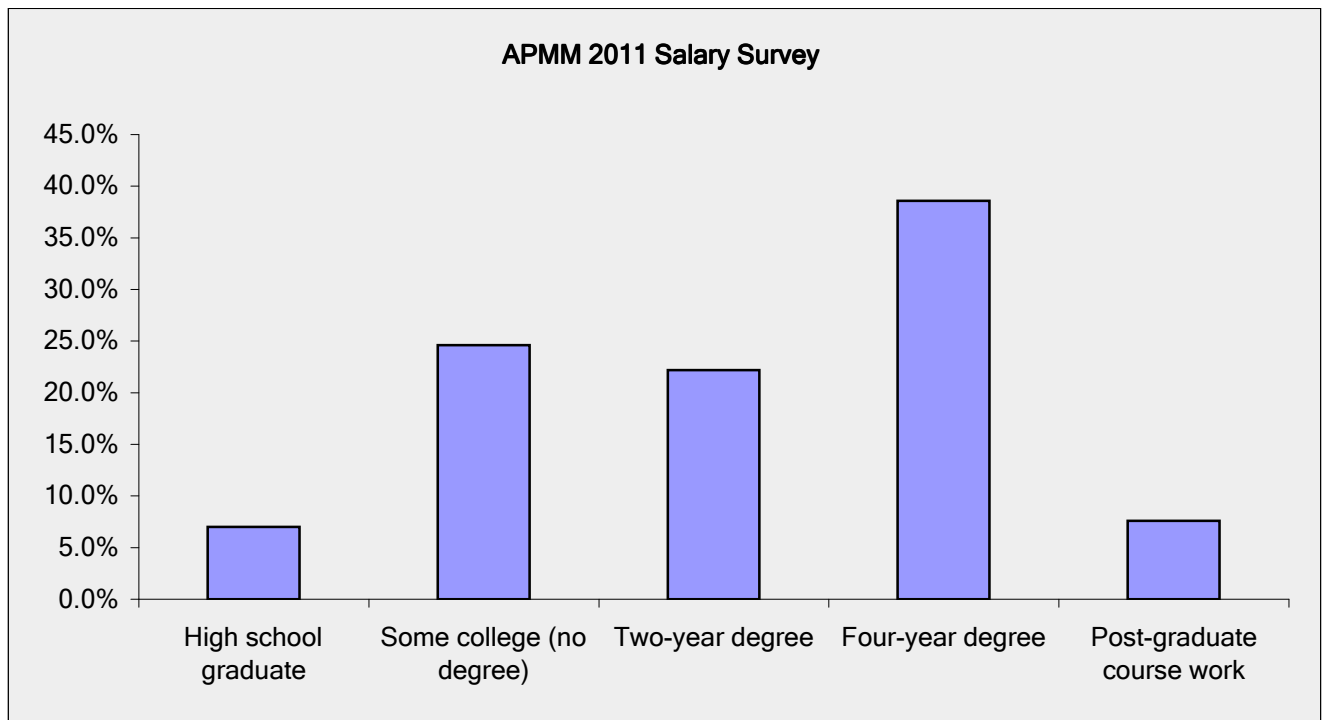

APMM 2011 Salary Survey

What is the highest level of formal education you've completed?

Answer Options	Response Percent	Response Count
High school graduate	7.0%	12
Some college (no degree)	24.6%	42
Two-year degree	22.2%	38
Four-year degree	38.6%	66
Post-graduate course work	7.6%	13
<i>answered question</i>		171
<i>skipped question</i>		0