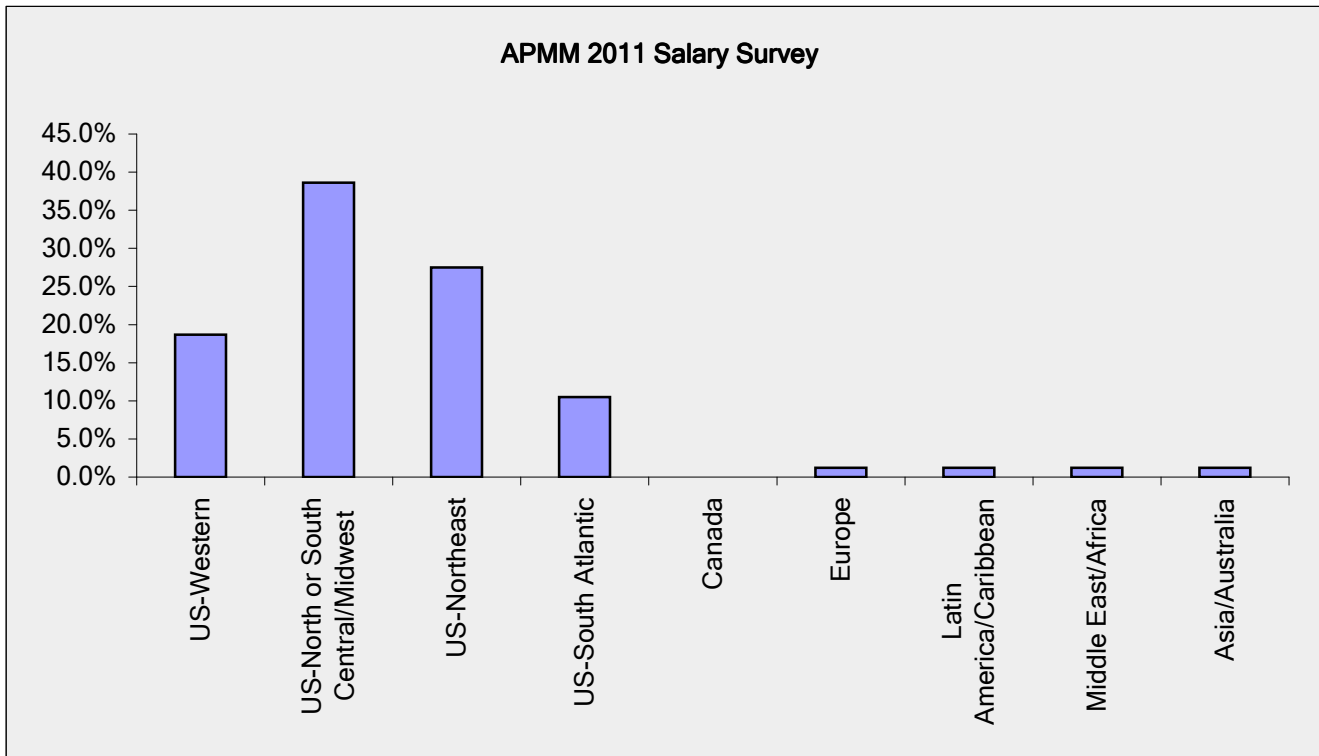

APMM 2011 Salary Survey

Business Sector (select up to three)		
Answer Options	Response Percent	Response Count
Aerospace	5.3%	9
Appearance Models/Prototypes	43.3%	74
Architecture	22.8%	39
Consumer Products/Industrial Design	63.7%	109
Diorama/Exhibits	5.8%	10
Film/Entertainment	3.5%	6
Litigation	4.7%	8
Medical	9.9%	17
Petrochemical	1.2%	2
Software Development	0.0%	0
Transportation	5.3%	9
<i>answered question</i>		171
<i>skipped question</i>		0