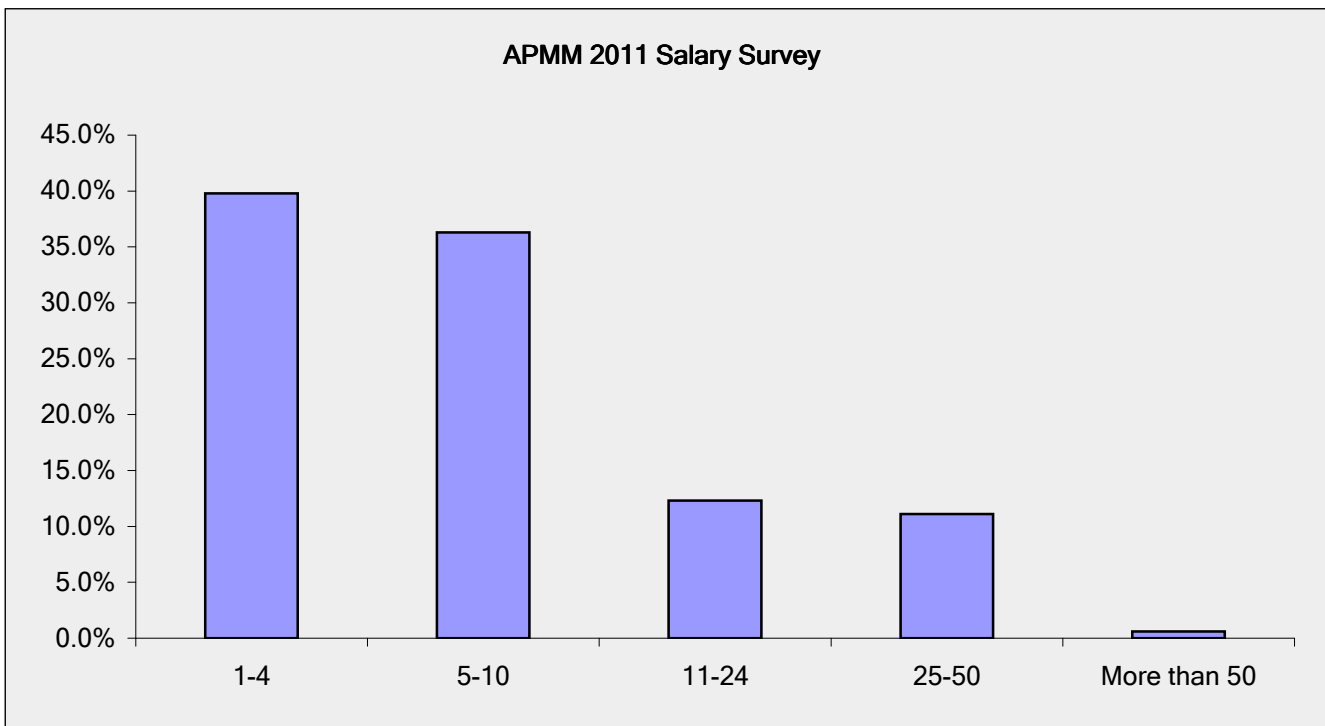

APMM 2011 Salary Survey

How many Model Makers are employed in your organization?

Answer Options	Response Percent	Response Count
1-4	39.8%	68
5-10	36.3%	62
11-24	12.3%	21
25-50	11.1%	19
More than 50	0.6%	1
<i>answered question</i>		171
<i>skipped question</i>		0