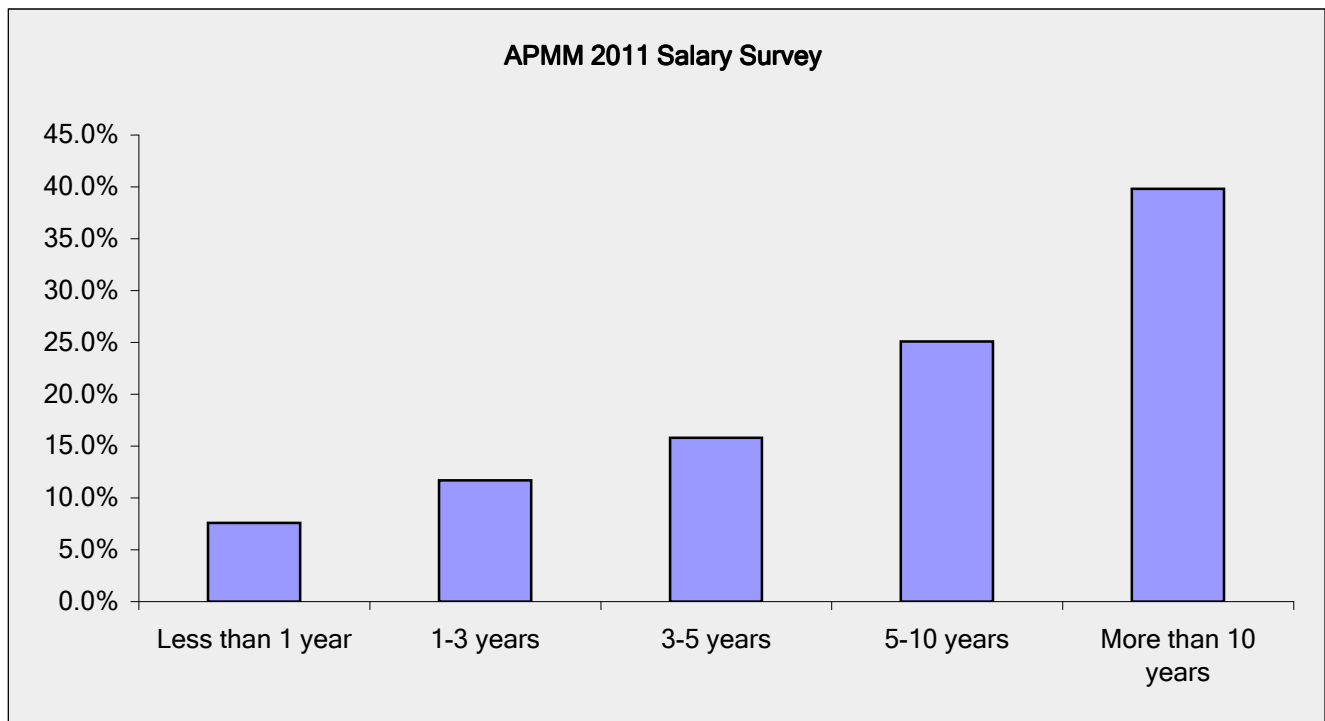

APMM 2011 Salary Survey

How many years have you been in your current position?

Answer Options	Response Percent	Response Count
Less than 1 year	7.6%	13
1-3 years	11.7%	20
3-5 years	15.8%	27
5-10 years	25.1%	43
More than 10 years	39.8%	68
<i>answered question</i>		171
<i>skipped question</i>		0