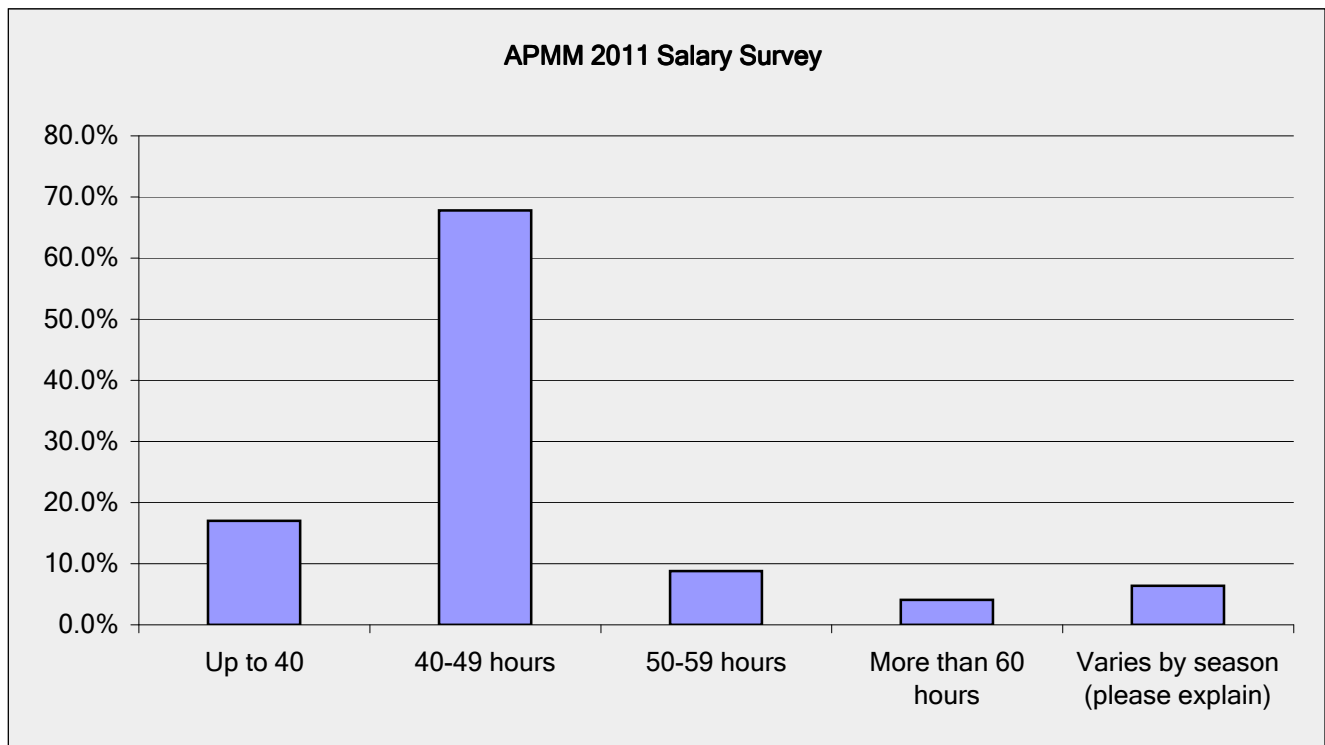

APMM 2011 Salary Survey

How many hours do you work, on average, each week?

Answer Options	Response Percent	Response Count
Up to 40	17.0%	29
40-49 hours	67.8%	116
50-59 hours	8.8%	15
More than 60 hours	4.1%	7
Varies by season (please explain)	6.4%	11
<i>answered question</i>		171
<i>skipped question</i>		0