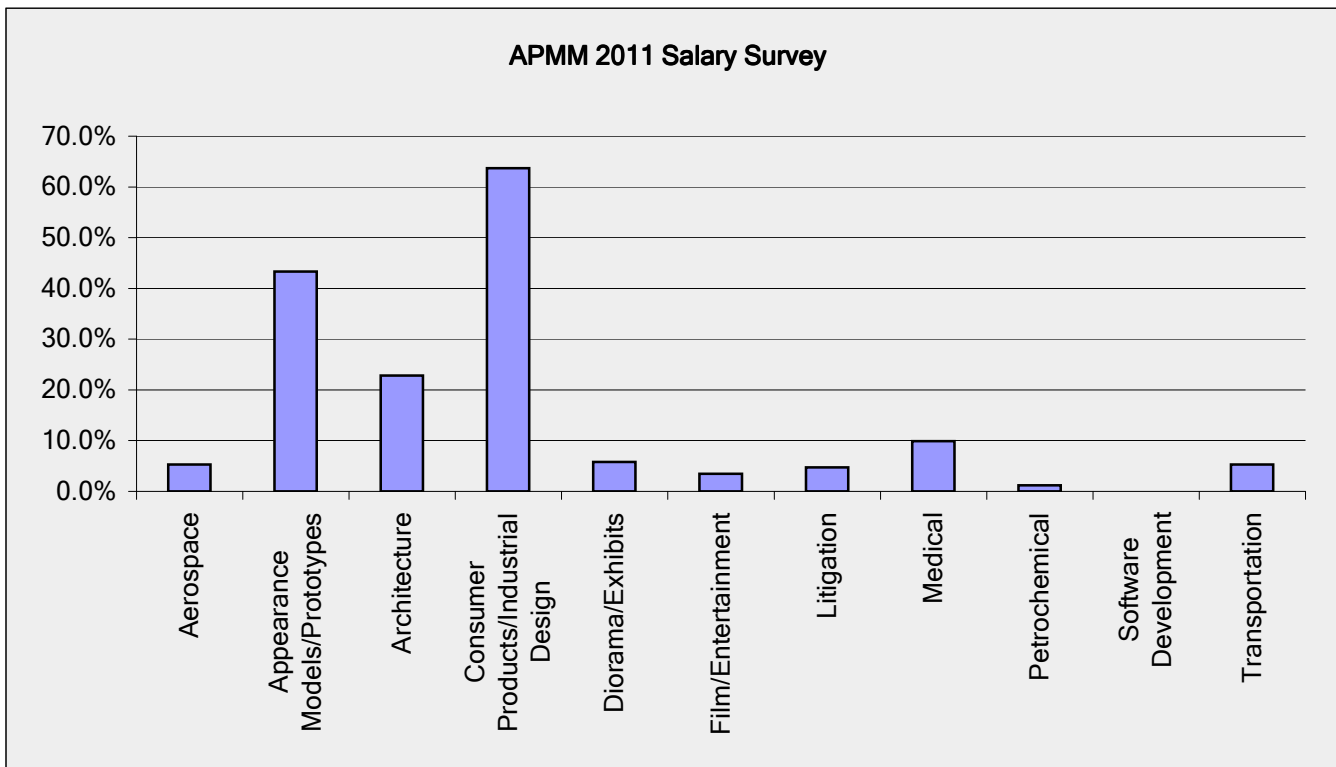

APMM 2011 Salary Survey

Business Sector (select up to three)		
Answer Options	Response Percent	Response Count
Aerospace	5.3%	9
Appearance Models/Prototypes	43.3%	74
Architecture	22.8%	39
Consumer Products/Industrial Design	63.7%	109
Diorama/Exhibits	5.8%	10
Film/Entertainment	3.5%	6
Litigation	4.7%	8
Medical	9.9%	17
Petrochemical	1.2%	2
Software Development	0.0%	0
Transportation	5.3%	9
<i>answered question</i>		171
<i>skipped question</i>		0