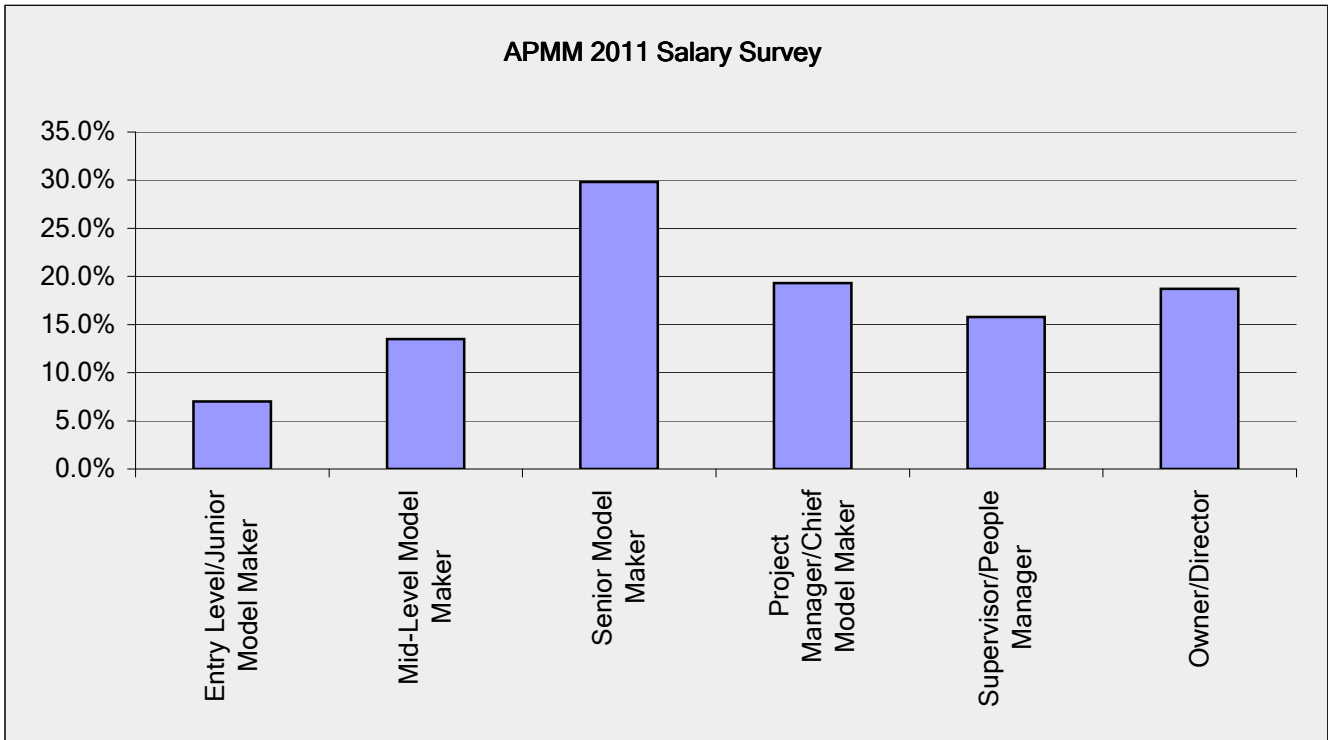

APMM 2011 Salary Survey

Job Title (or Level)		
Answer Options	Response Percent	Response Count
Entry Level/Junior Model Maker	7.0%	12
Mid-Level Model Maker	13.5%	23
Senior Model Maker	29.8%	51
Project Manager/Chief Model Maker	19.3%	33
Supervisor/People Manager	15.8%	27
Owner/Director	18.7%	32
<i>answered question</i>		171
<i>skipped question</i>		0